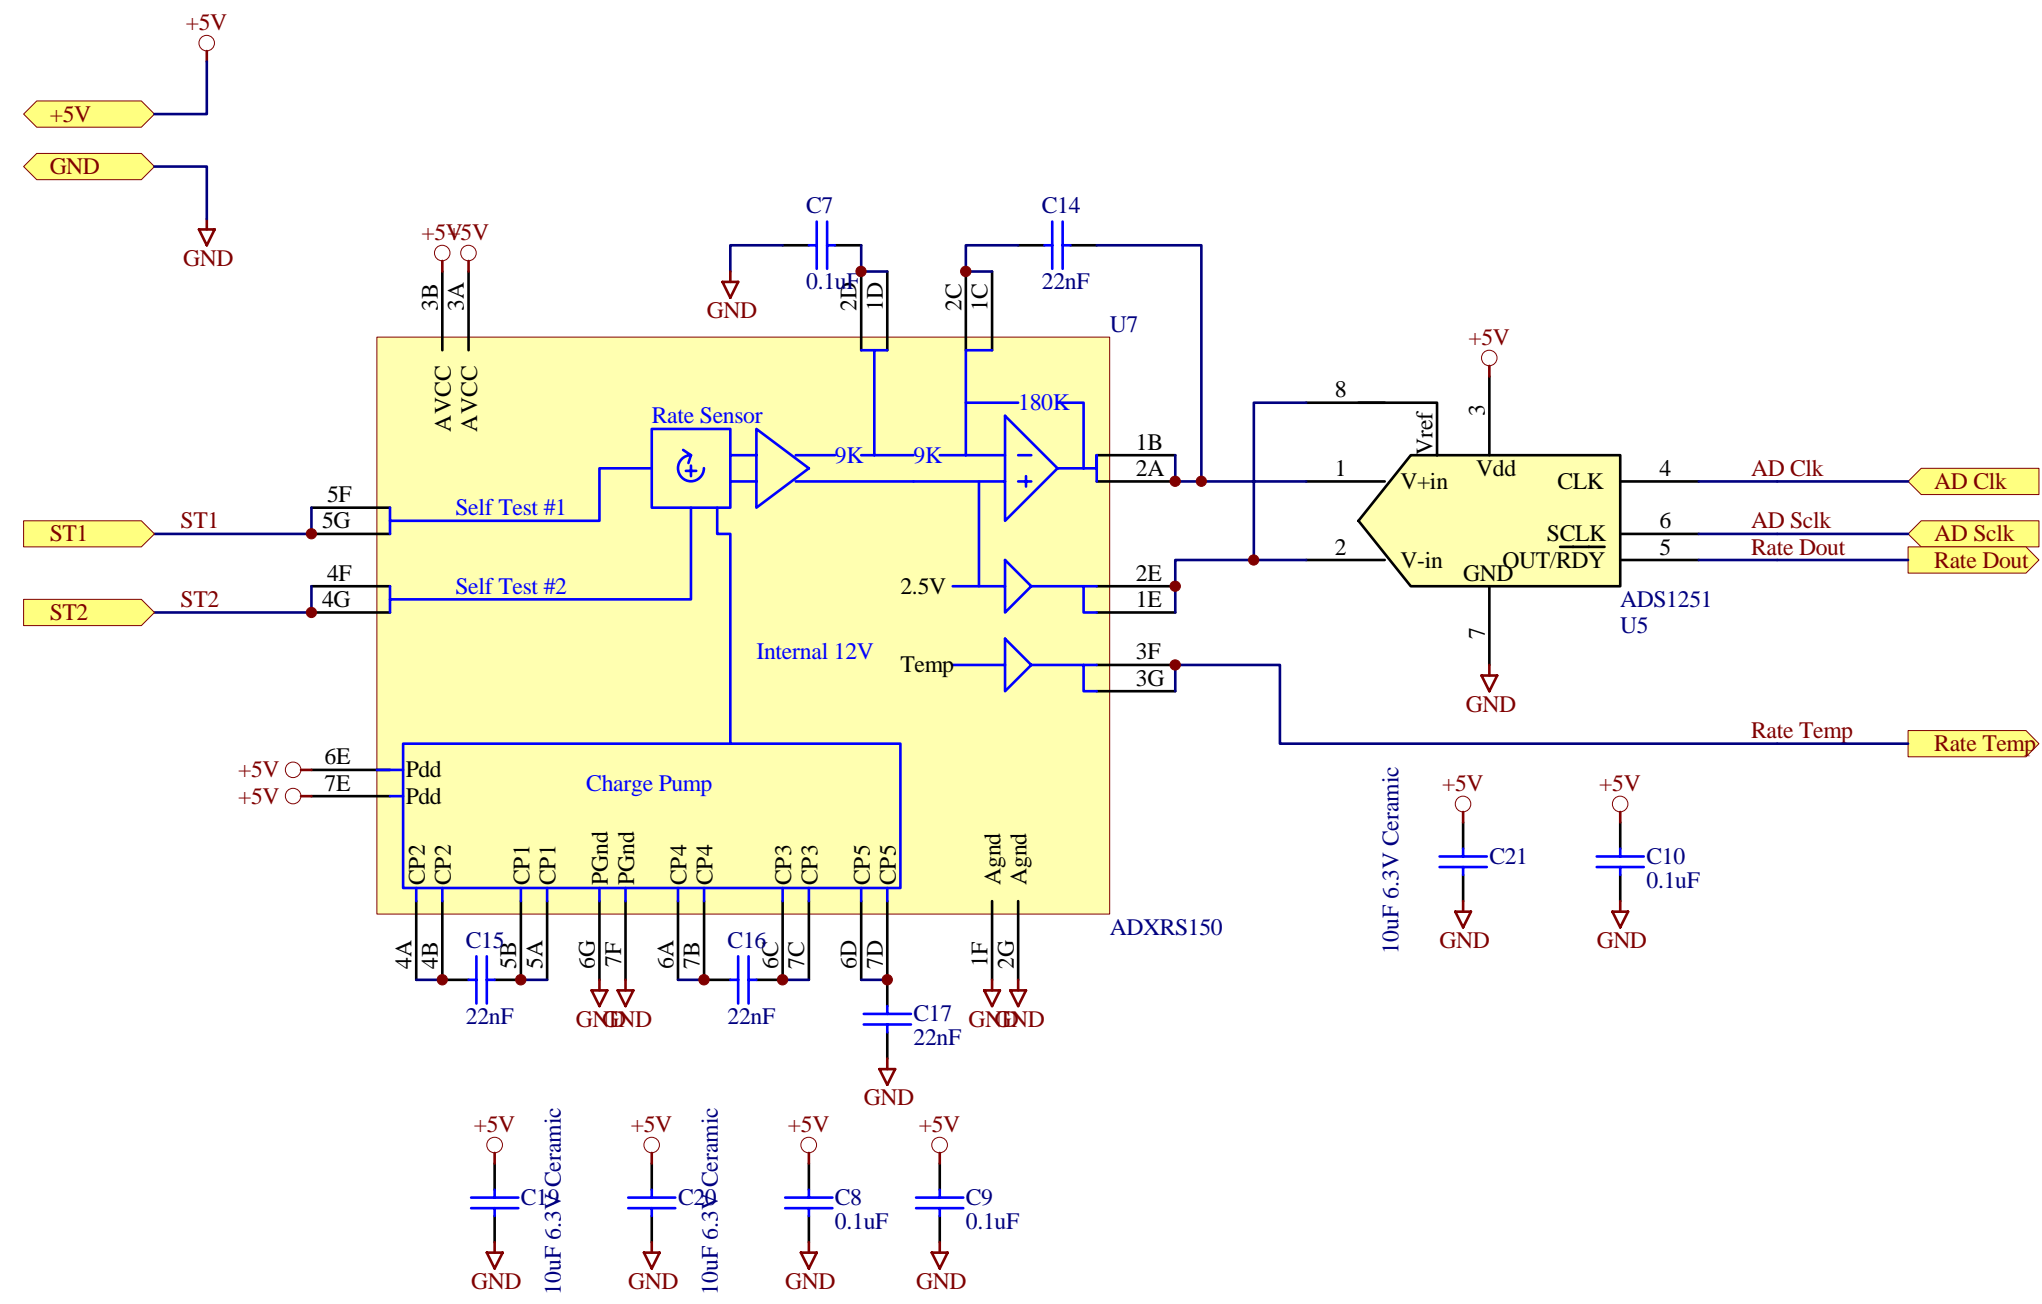

Title		NetBurner	
<i>Rocket IMU plane Master Schematic</i>		5405 Morehouse Dr. #350	
		San Diego, CA 92121	
		USA	
Size: A	Number:	Revision: 1.0	
		Date: 18-Oct-2004	Sheet 1 of 5

Title		NetBurner	
Rocket IMU Plane Magnetic Sense		5405 Morehouse Dr. #350	
Size: A		San Diego, CA 92121	
Number:	Revision: 1.0	USA	
Date: 18-Oct-2004		Sheet 2 of 5	

Title		NetBurner	
<i>Rocket IMP Plane Acceleration</i>		5405 Morehouse Dr. #350	
Size: A		San Diego, CA 92121	
Number:		USA	
Revision: 1.0			
Date: 18-Oct-2004		Sheet 1 of 5	

Title		NetBurner	
Rocket IMU Plane Rate Gyro		5405 Morehouse Dr. #350	
Size: A		San Diego, CA 92121	
Number:	Revision: 1.0	USA	
Date: 18-Oct-2004		Sheet 4 of 5	

Title		NetBurner	
<i>Rocket IMU Plane Power system</i>		5405 Morehouse Dr. #350	
Size: A		San Diego, CA 92121	
Number:	Revision: 1.0	USA	
Date: 18-Oct-2004		Sheet 5 of 5	