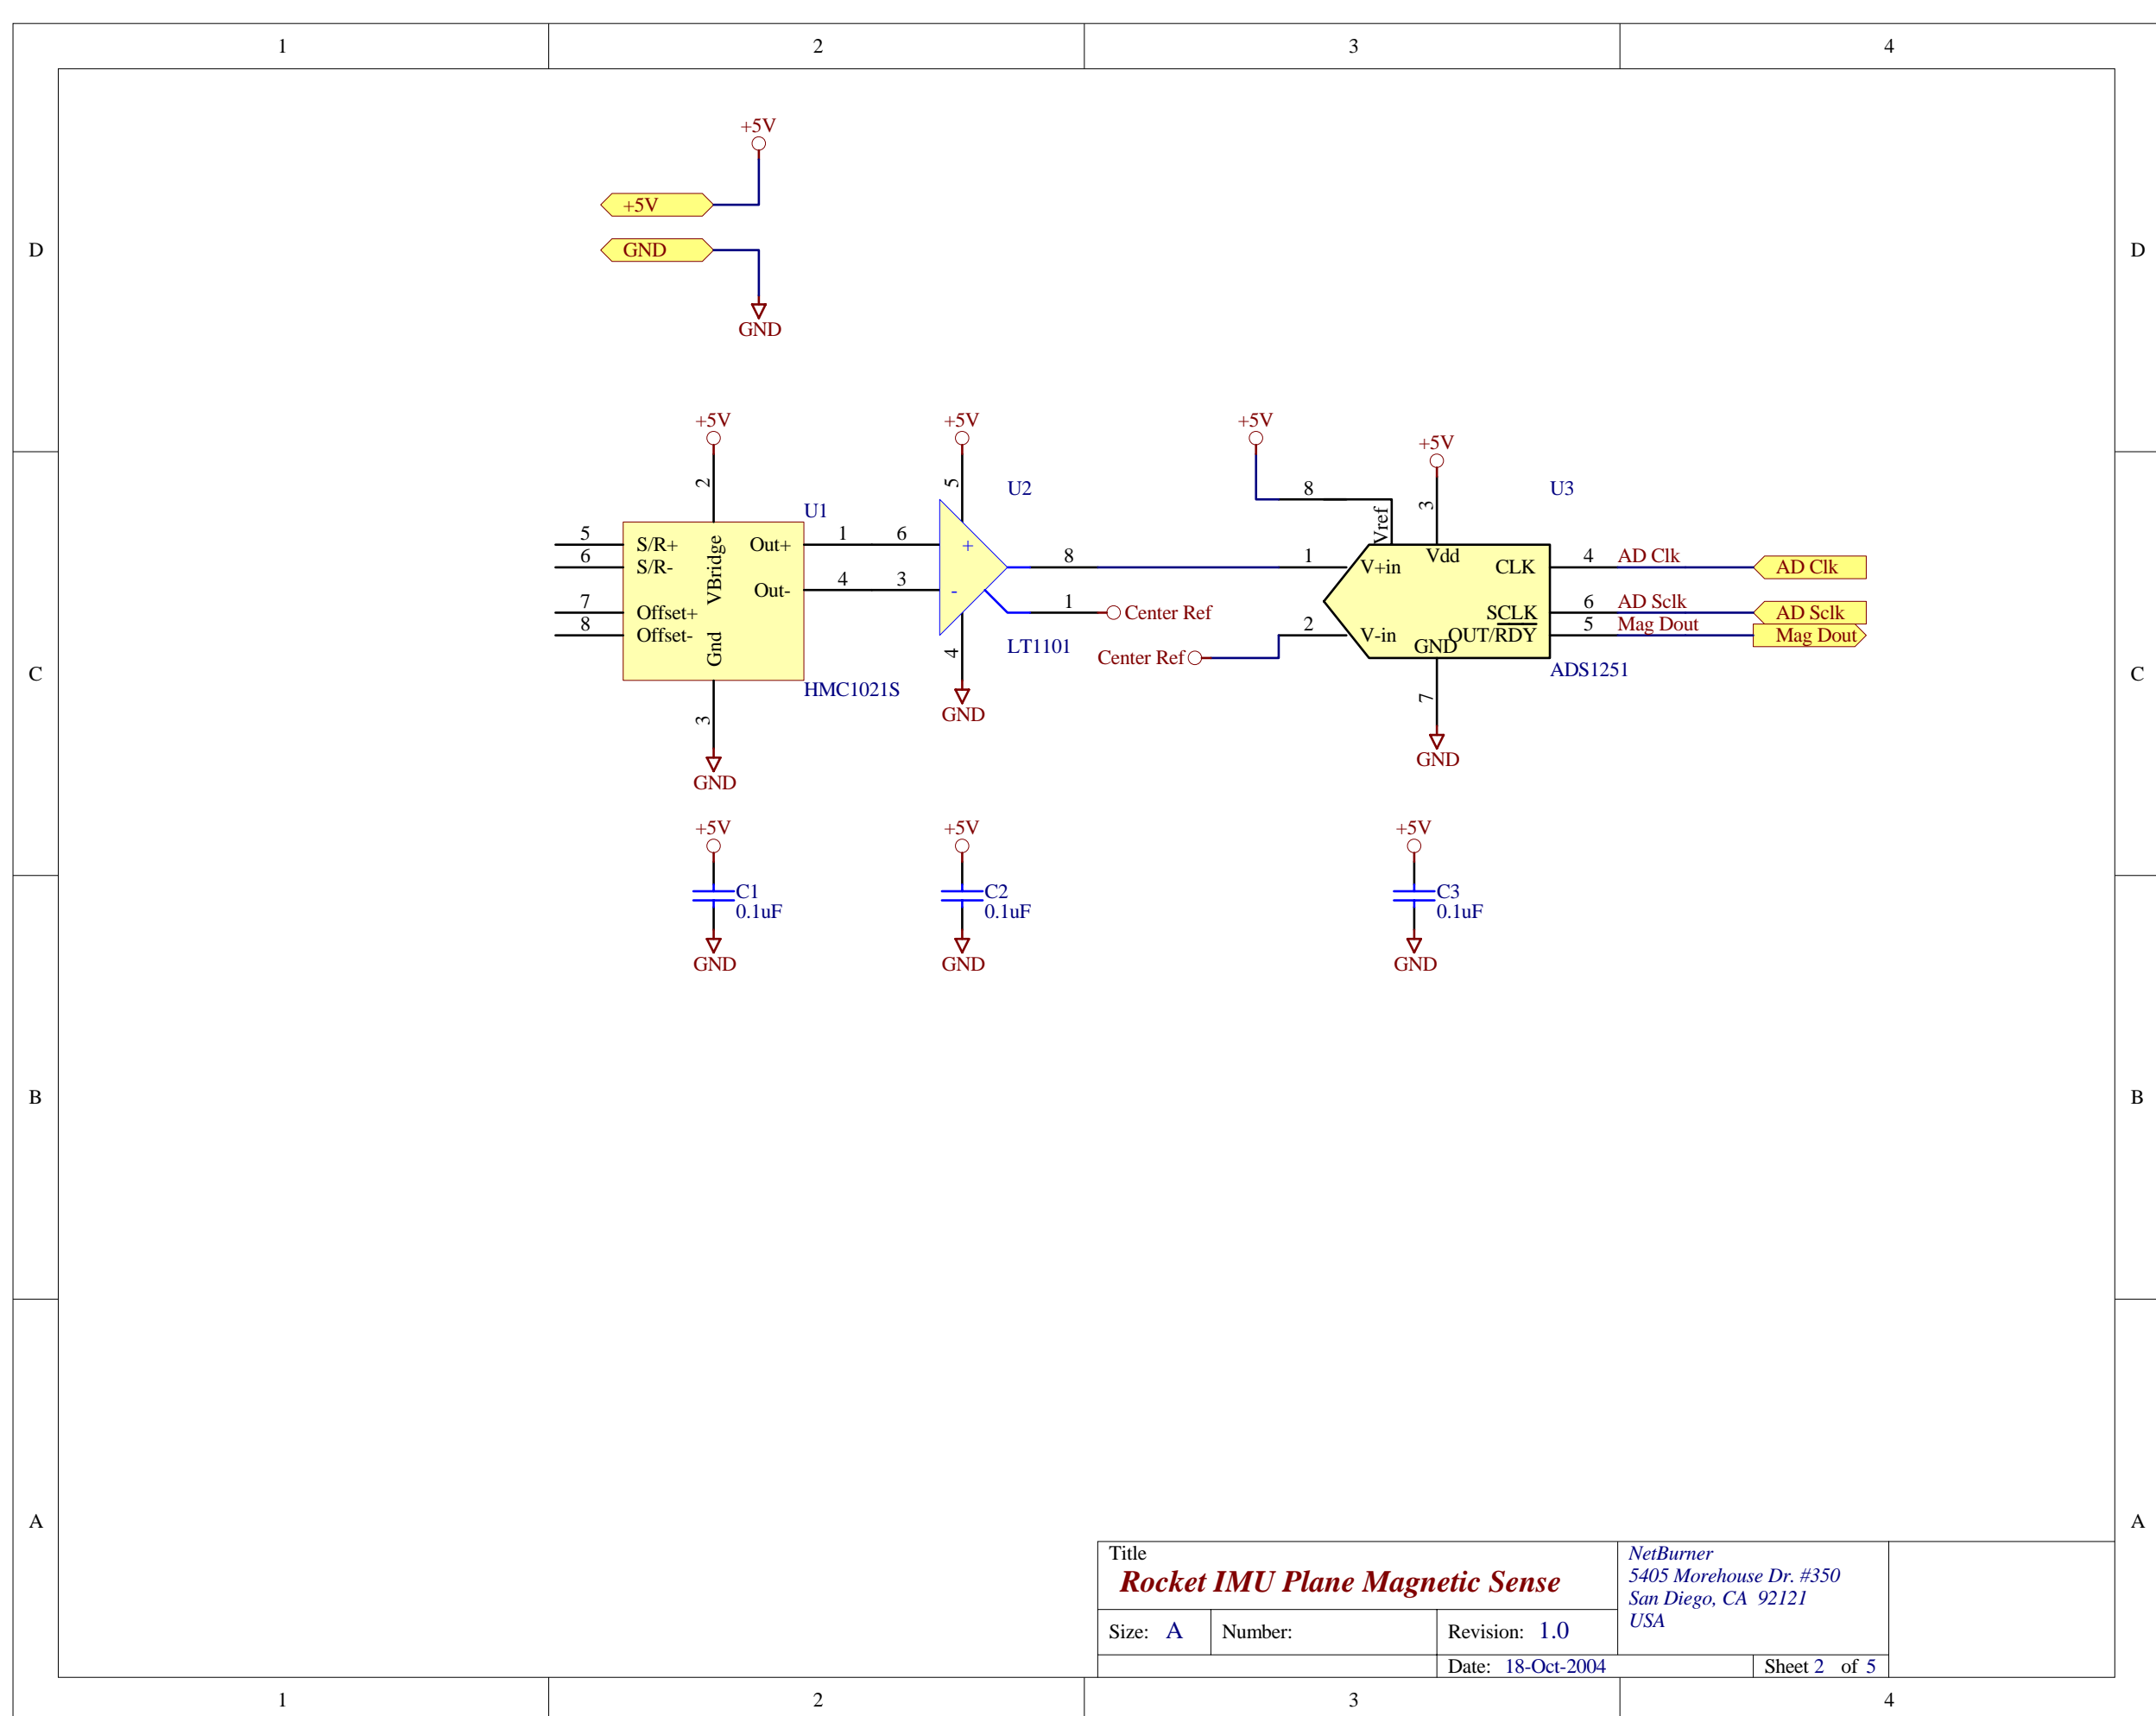

Title		NetBurner	
<i>Rocket IMU plane Master Schematic</i>		5405 Morehouse Dr. #350	
		San Diego, CA 92121	
		USA	
Size: A	Number:	Revision: 1.0	
		Date: 18-Oct-2004	Sheet 1 of 5

Title		NetBurner	
Rocket IMU Plane Magnetic Sense		5405 Morehouse Dr. #350	
Size: A		San Diego, CA 92121	
Number:	Revision: 1.0	USA	
Date: 18-Oct-2004		Sheet 2 of 5	

Title		NetBurner	
<i>Rocket IMP Plane Acceleration</i>		5405 Morehouse Dr. #350	
Size: A		San Diego, CA 92121	
Number:		USA	
Revision: 1.0			
Date: 18-Oct-2004		Sheet 1 of 5	

Title		NetBurner	
Rocket IMU Plane Rate Gyro		5405 Morehouse Dr. #350	
Size: A		San Diego, CA 92121	
Number:	Revision: 1.0	USA	
Date: 18-Oct-2004		Sheet 4 of 5	

Title		NetBurner	
<i>Rocket IMU Plane Power system</i>		5405 Morehouse Dr. #350	
Size: A		San Diego, CA 92121	
Number:	Revision: 1.0	USA	
Date: 18-Oct-2004		Sheet 5 of 5	