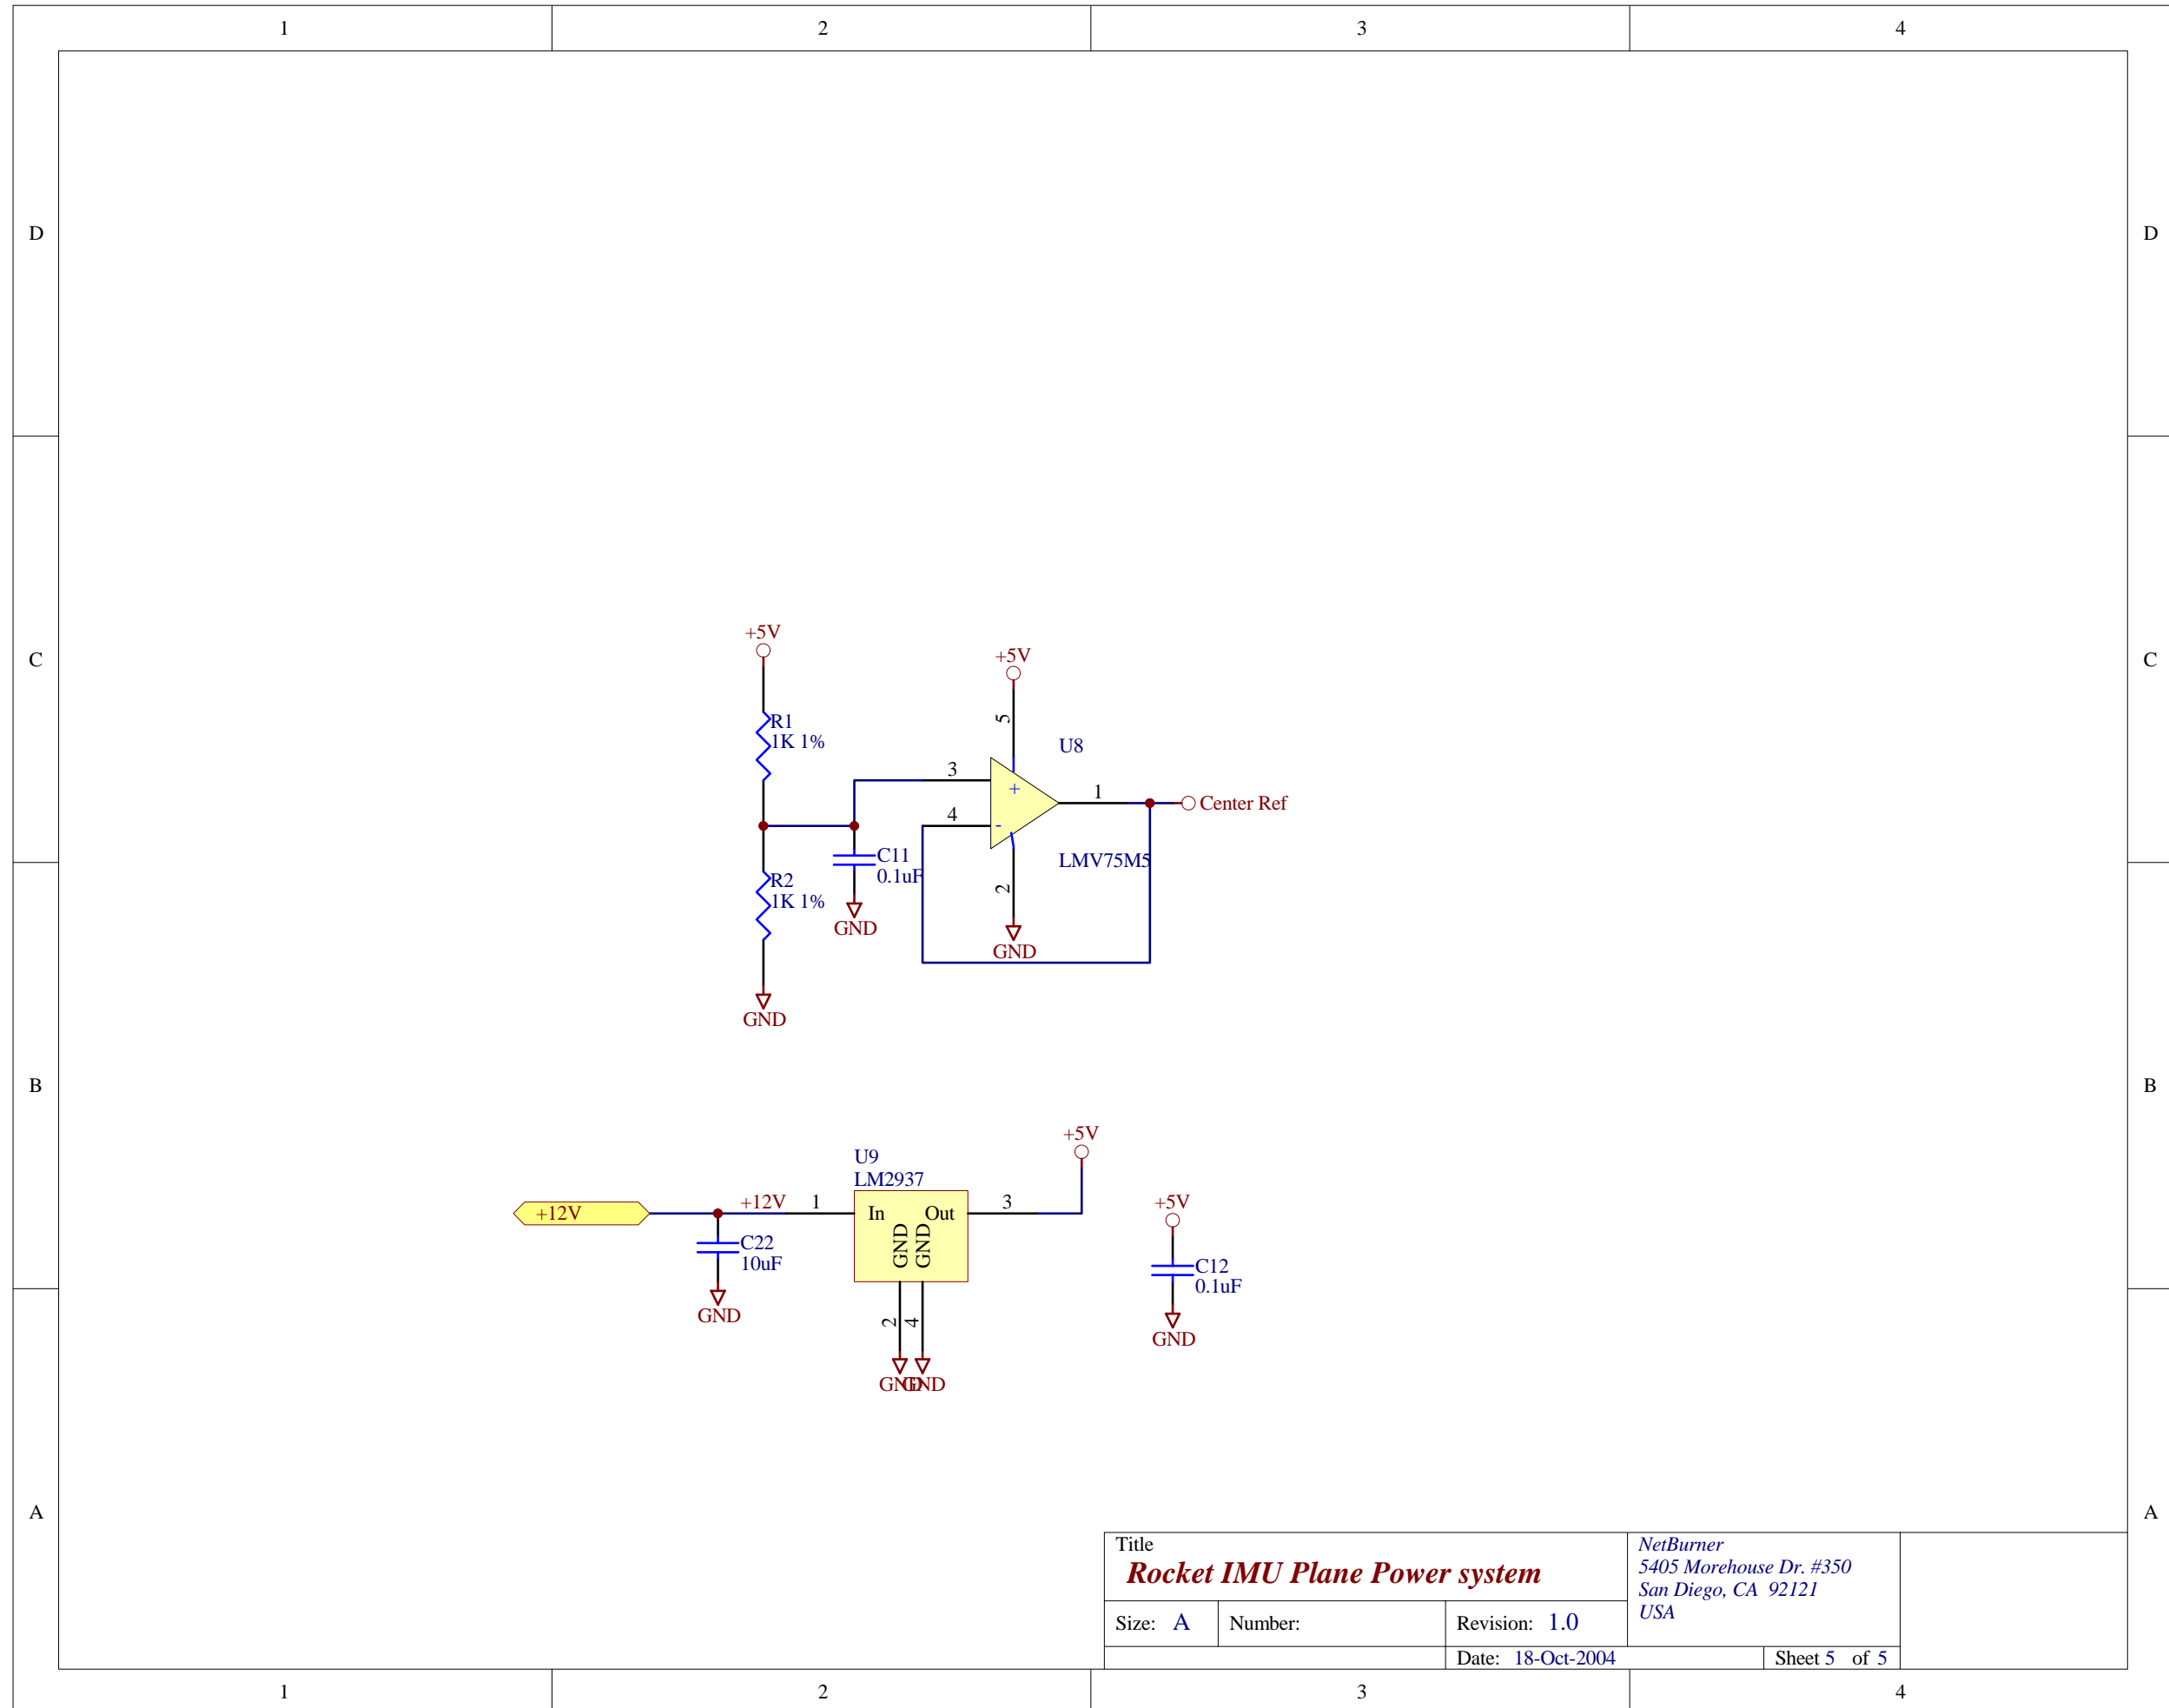

Title		NetBurner	
<i>Rocket IMU plane Master Schematic</i>		5405 Morehouse Dr. #350	
		San Diego, CA 92121	
		USA	
Size: A	Number:	Revision: 1.0	
		Date: 18-Oct-2004	Sheet 1 of 5

Title		NetBurner	
Rocket IMU Plane Magnetic Sense		5405 Morehouse Dr. #350	
Size: A		San Diego, CA 92121	
Number:	Revision: 1.0	USA	
Date: 18-Oct-2004		Sheet 2 of 5	

Title		NetBurner	
<i>Rocket IMP Plane Acceleration</i>		5405 Morehouse Dr. #350	
Size: A		San Diego, CA 92121	
Number:		USA	
Revision: 1.0			
Date: 18-Oct-2004		Sheet 1 of 5	

Title		NetBurner	
Rocket IMU Plane Rate Gyro		5405 Morehouse Dr. #350	
Size: A		San Diego, CA 92121	
Number:	Revision: 1.0	USA	
Date: 18-Oct-2004		Sheet 4 of 5	

Title		NetBurner	
<i>Rocket IMU Plane Power system</i>		5405 Morehouse Dr. #350	
Size: A		San Diego, CA 92121	
Number:	Revision: 1.0	USA	
Date: 18-Oct-2004		Sheet 5 of 5	