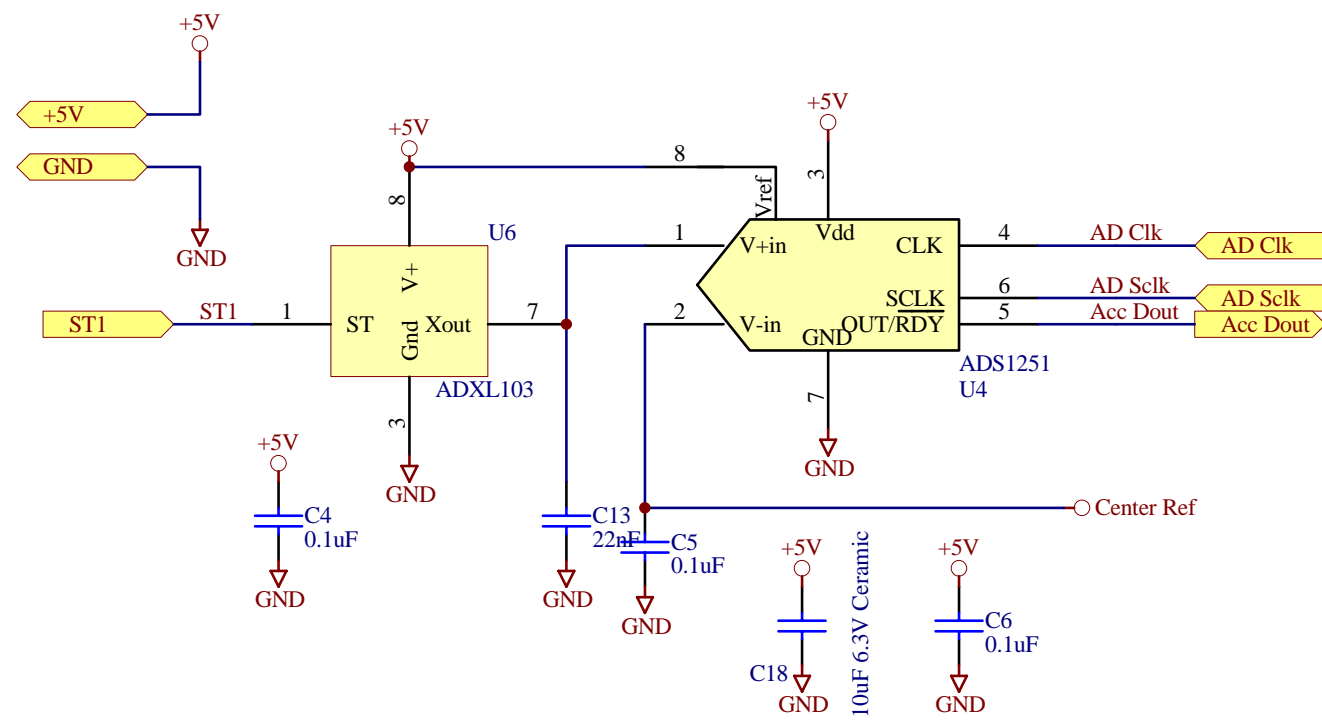

Title		NetBurner	
<i>Rocket IMU plane Master Schematic</i>		5405 Morehouse Dr. #350	
		San Diego, CA 92121	
		USA	
Size: A	Number:	Revision: 1.0	
		Date: 18-Oct-2004	Sheet 1 of 5

Title		NetBurner	
Rocket IMU Plane Magnetic Sense		5405 Morehouse Dr. #350	
Size: A		San Diego, CA 92121	
Number:	Revision: 1.0	USA	
Date: 18-Oct-2004		Sheet 2 of 5	

Title		NetBurner	
<i>Rocket IMP Plane Acceleration</i>		5405 Morehouse Dr. #350	
Size: A		San Diego, CA 92121	
Number:		USA	
Revision: 1.0			
Date: 18-Oct-2004		Sheet 1 of 5	

Title		NetBurner	
Rocket IMU Plane Rate Gyro		5405 Morehouse Dr. #350	
Size: A		San Diego, CA 92121	
Number:	Revision: 1.0	USA	
Date: 18-Oct-2004		Sheet 4 of 5	

Title		NetBurner	
<i>Rocket IMU Plane Power system</i>		5405 Morehouse Dr. #350	
Size: A		San Diego, CA 92121	
Number:	Revision: 1.0	USA	
Date: 18-Oct-2004		Sheet 5 of 5	